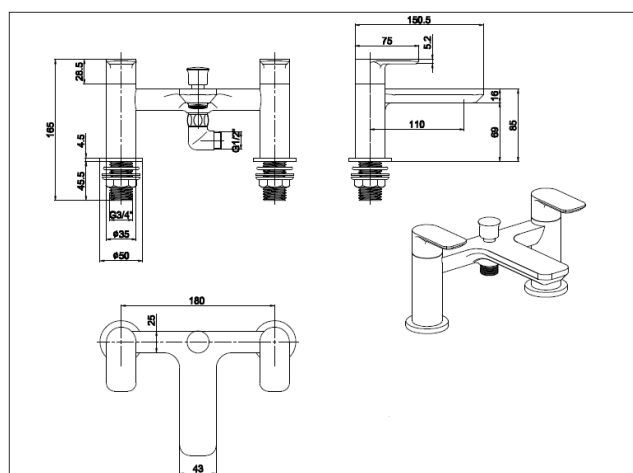

Highlife Rona Chrome Bath Shower Mixer 12425

FEATURES

- Twin Lever handle for easy control of desired water flow and temperature
- Hot and Cold 1/4 Turn Ceramic Disc's for long lasting smooth operation
- Shower Handset and Hose fittings Included
- Suitable for 2 tap hole deck mount
- UK Standard fitting - 3/4" BSP
- Recommended operating pressure: 0.5 bar

TECHNICAL DRAWING

COLOUR/FINISH

Chrome

SPECIFICATIONS

Width	230
Height	120
Depth	150
Product Range	Rona
Material	Brass

FLOW RATES

Pressure (Bar)	0.5	1.0	2.0	3.0	4.0	5.0
Flow (L/Min)	19.2	24	33.4	4-4	-	-

Visit [Plumb2u](https://www.plumb2u.com)